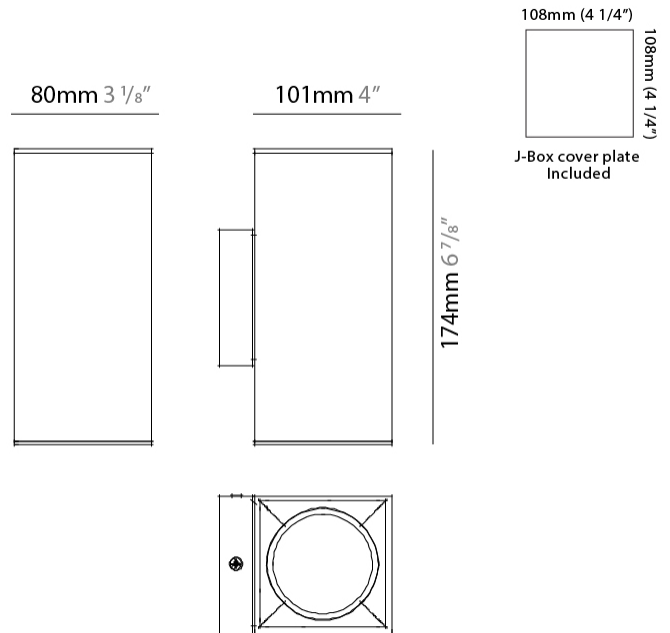

DAU SINGLE SURFACE

D93044-

base number   Finish
Options

PROJECT	_____
TYPE	_____
SPECIFIER	_____
QUANTITY	_____
DATE	_____

1. To build a product code in our configurator select the specify button on the base model # product page
2. To build a manual product code on this datasheet choose from the options listed below in blue font and add the suffix to the base model #

GENERAL

Series: Dau _____
Subseries: Dau Single _____
Brand: Milan _____
Division: Design _____
Mounting Type: Surface _____
Mounting Location: Wall _____
Subcategory: Up/Down Light _____

PHYSICAL

Shape: Rectangle _____
Length (mm): 80 _____
Length (in): 3 1/8 _____
Height (mm): 174 _____
Depth (mm): 101 _____
Height (in): 6 9/11 _____
Depth (in): 4 _____
Extension (mm): 101 _____
Extension (in): 4 _____
Light Distribution: Direct / Indirect _____
Weight (kg): 1.23 _____
Weight (lbs): 2.71 _____
Fixture Finish: BAL / MWL / BSL _____
Fixture Material: Extruded Aluminum _____

ELECTRICAL

Number of Lamps: 2 _____
Lamp Type: LED Retrofit _____
Lamp Shape: MR16 _____
Bulb Included: Bulb Not Included _____
Max. Wattage Per Lamp (W): 5 _____
Lamp Base: GU10 _____
Input Voltage (V): 120Vac Direct Line _____

LED

OPTICAL

RATINGS AND CERTIFICATIONS

Certified By: Certified for North American Standards _____
IP rating: IP20 _____